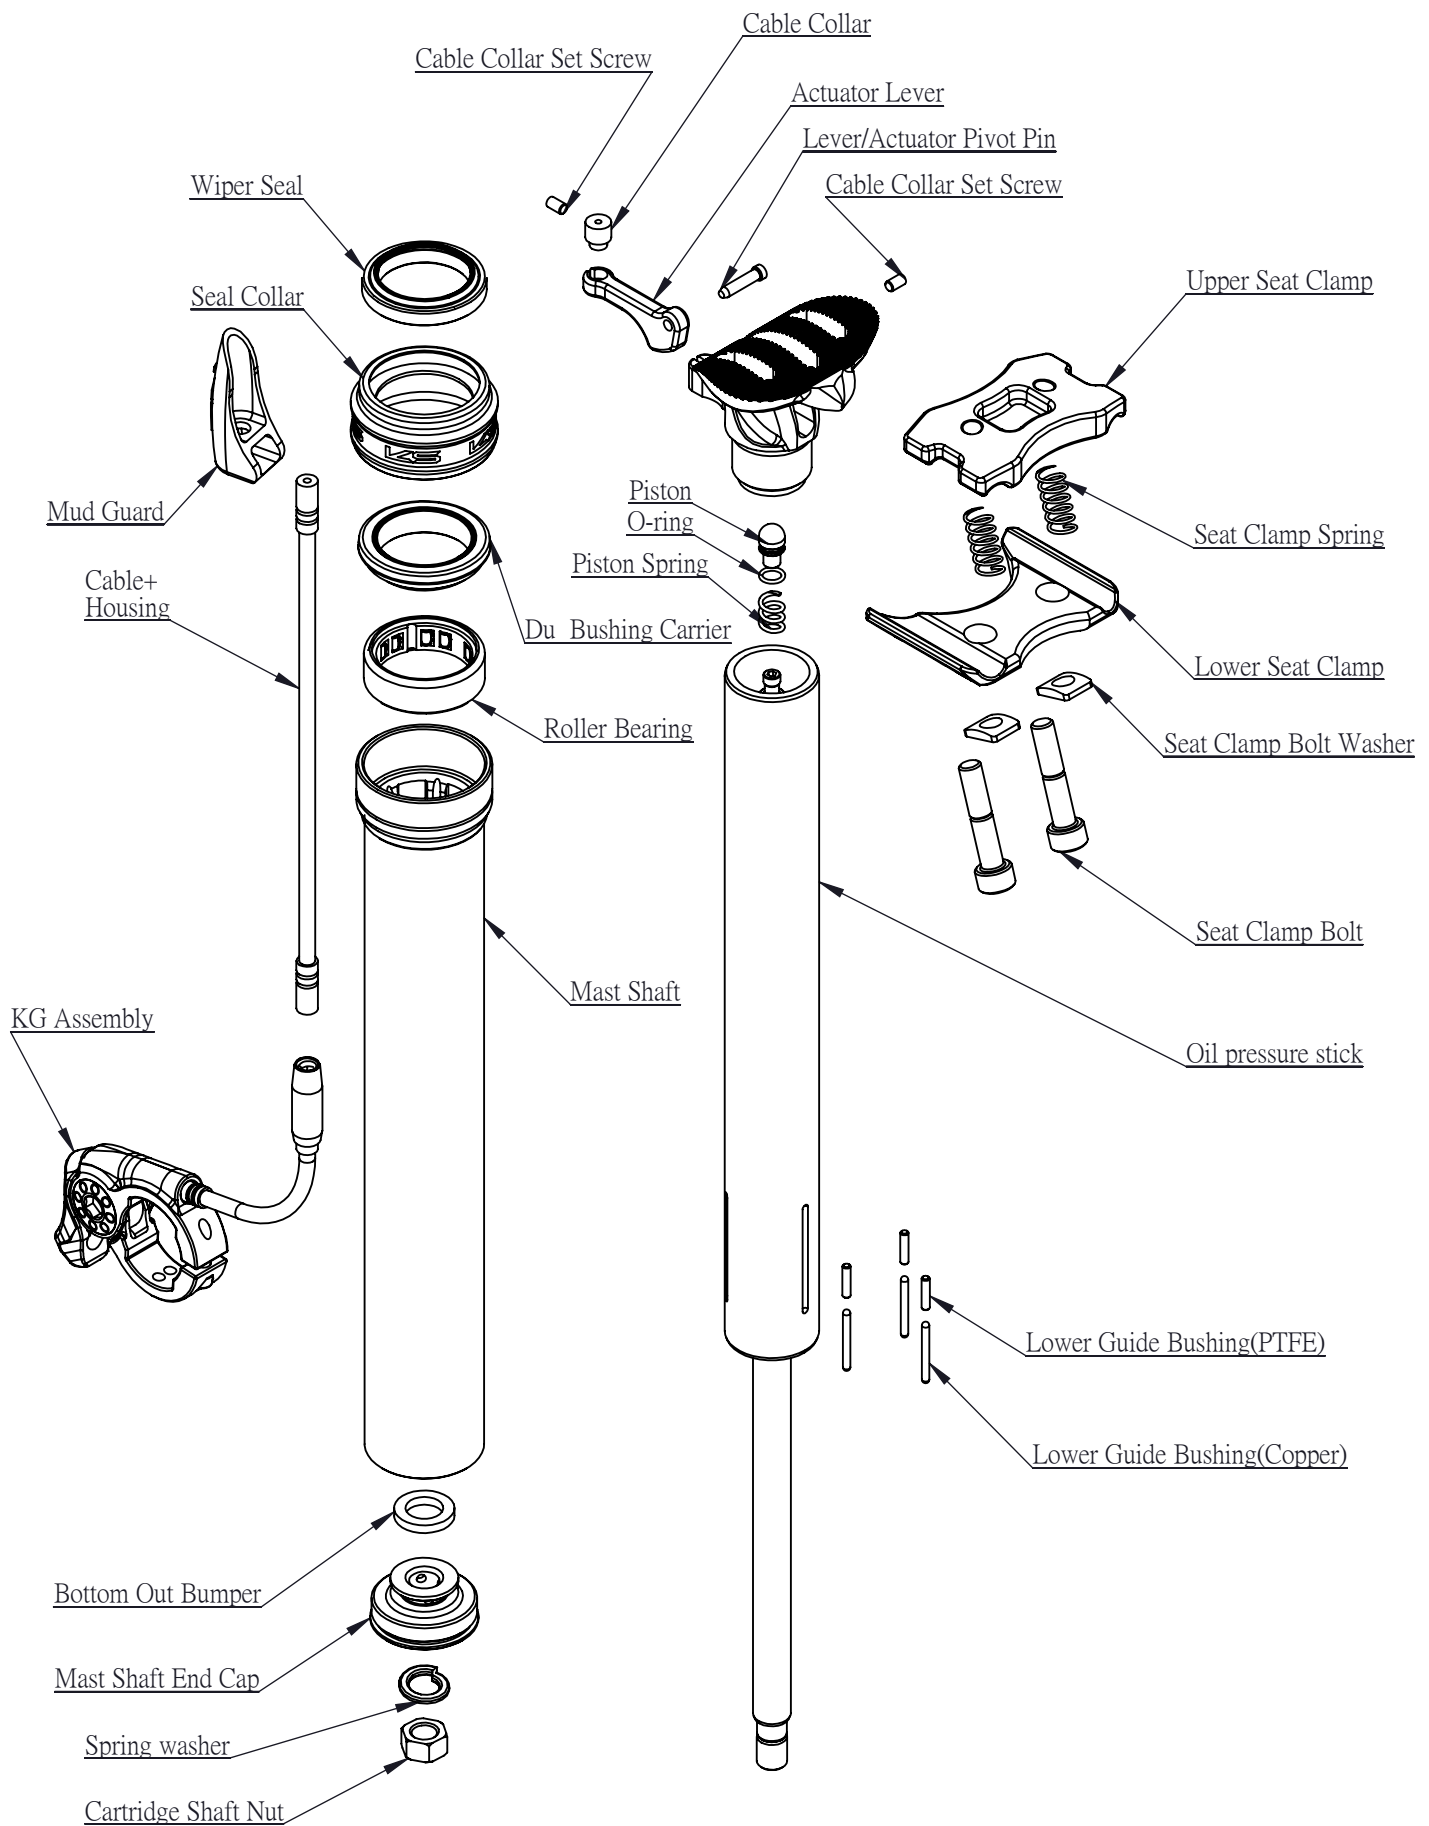

Model : SUPERNATURAL REMOTE (OLD) Date : 2016/06/08

Rev : A1

Model : SUPERNATURAL REMOTE (OLD) Date : 2016/06/08

Rev : A1