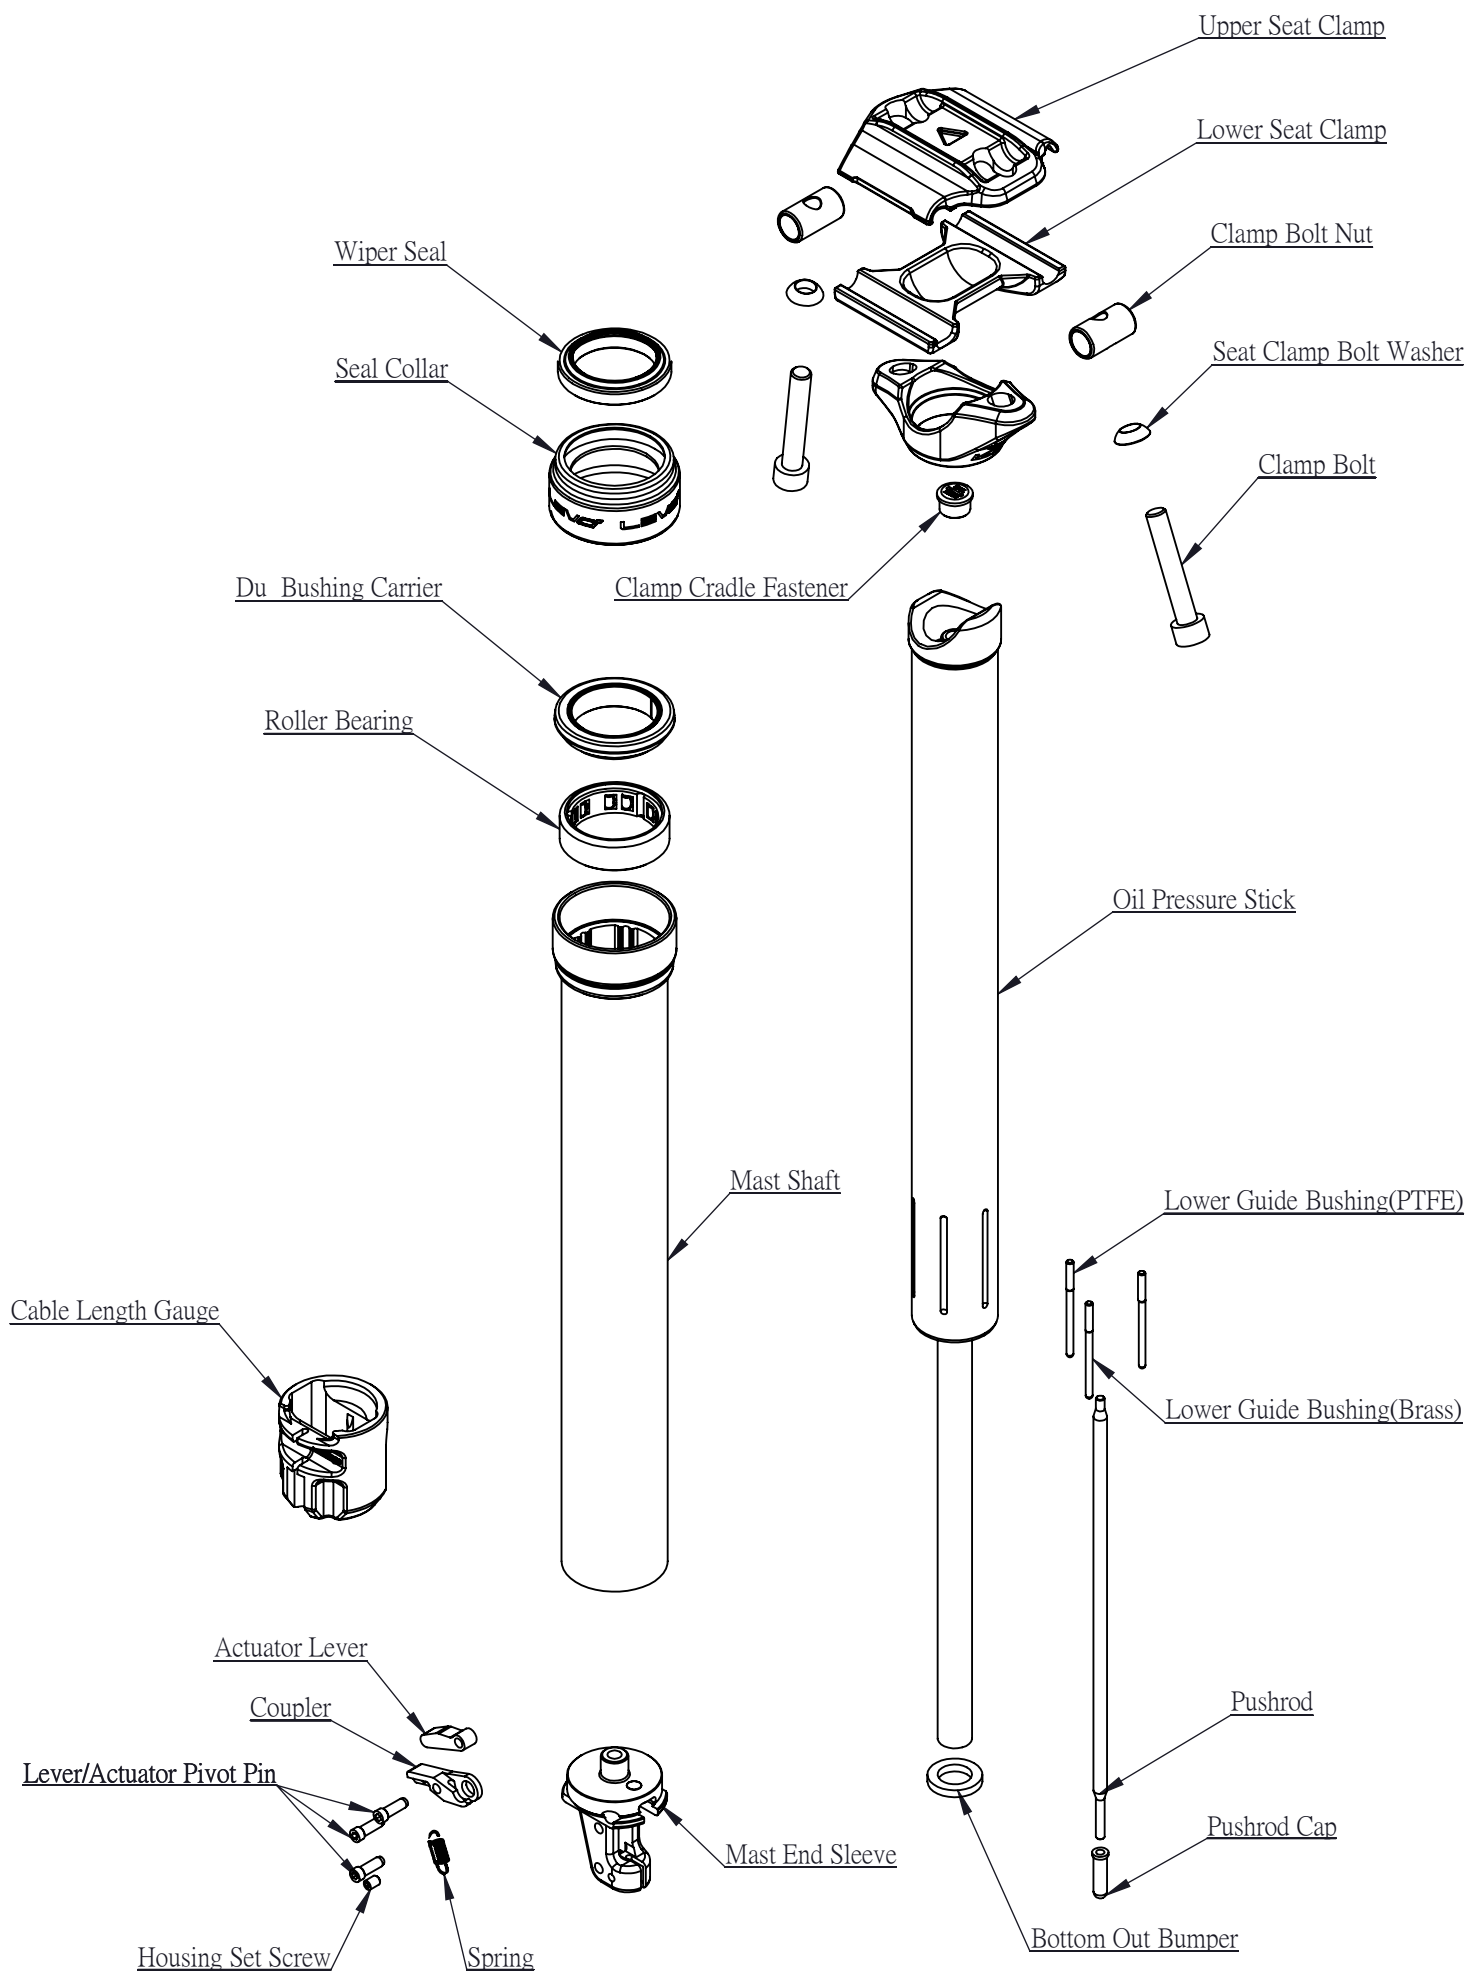

Model : 2019 LEV Ci (125/150/175mm) Date : 2019/4/30

Rev : a3

Model : 2019 LEV Ci (125/150/175mm) Date : 2019/4/30

Rev : a3