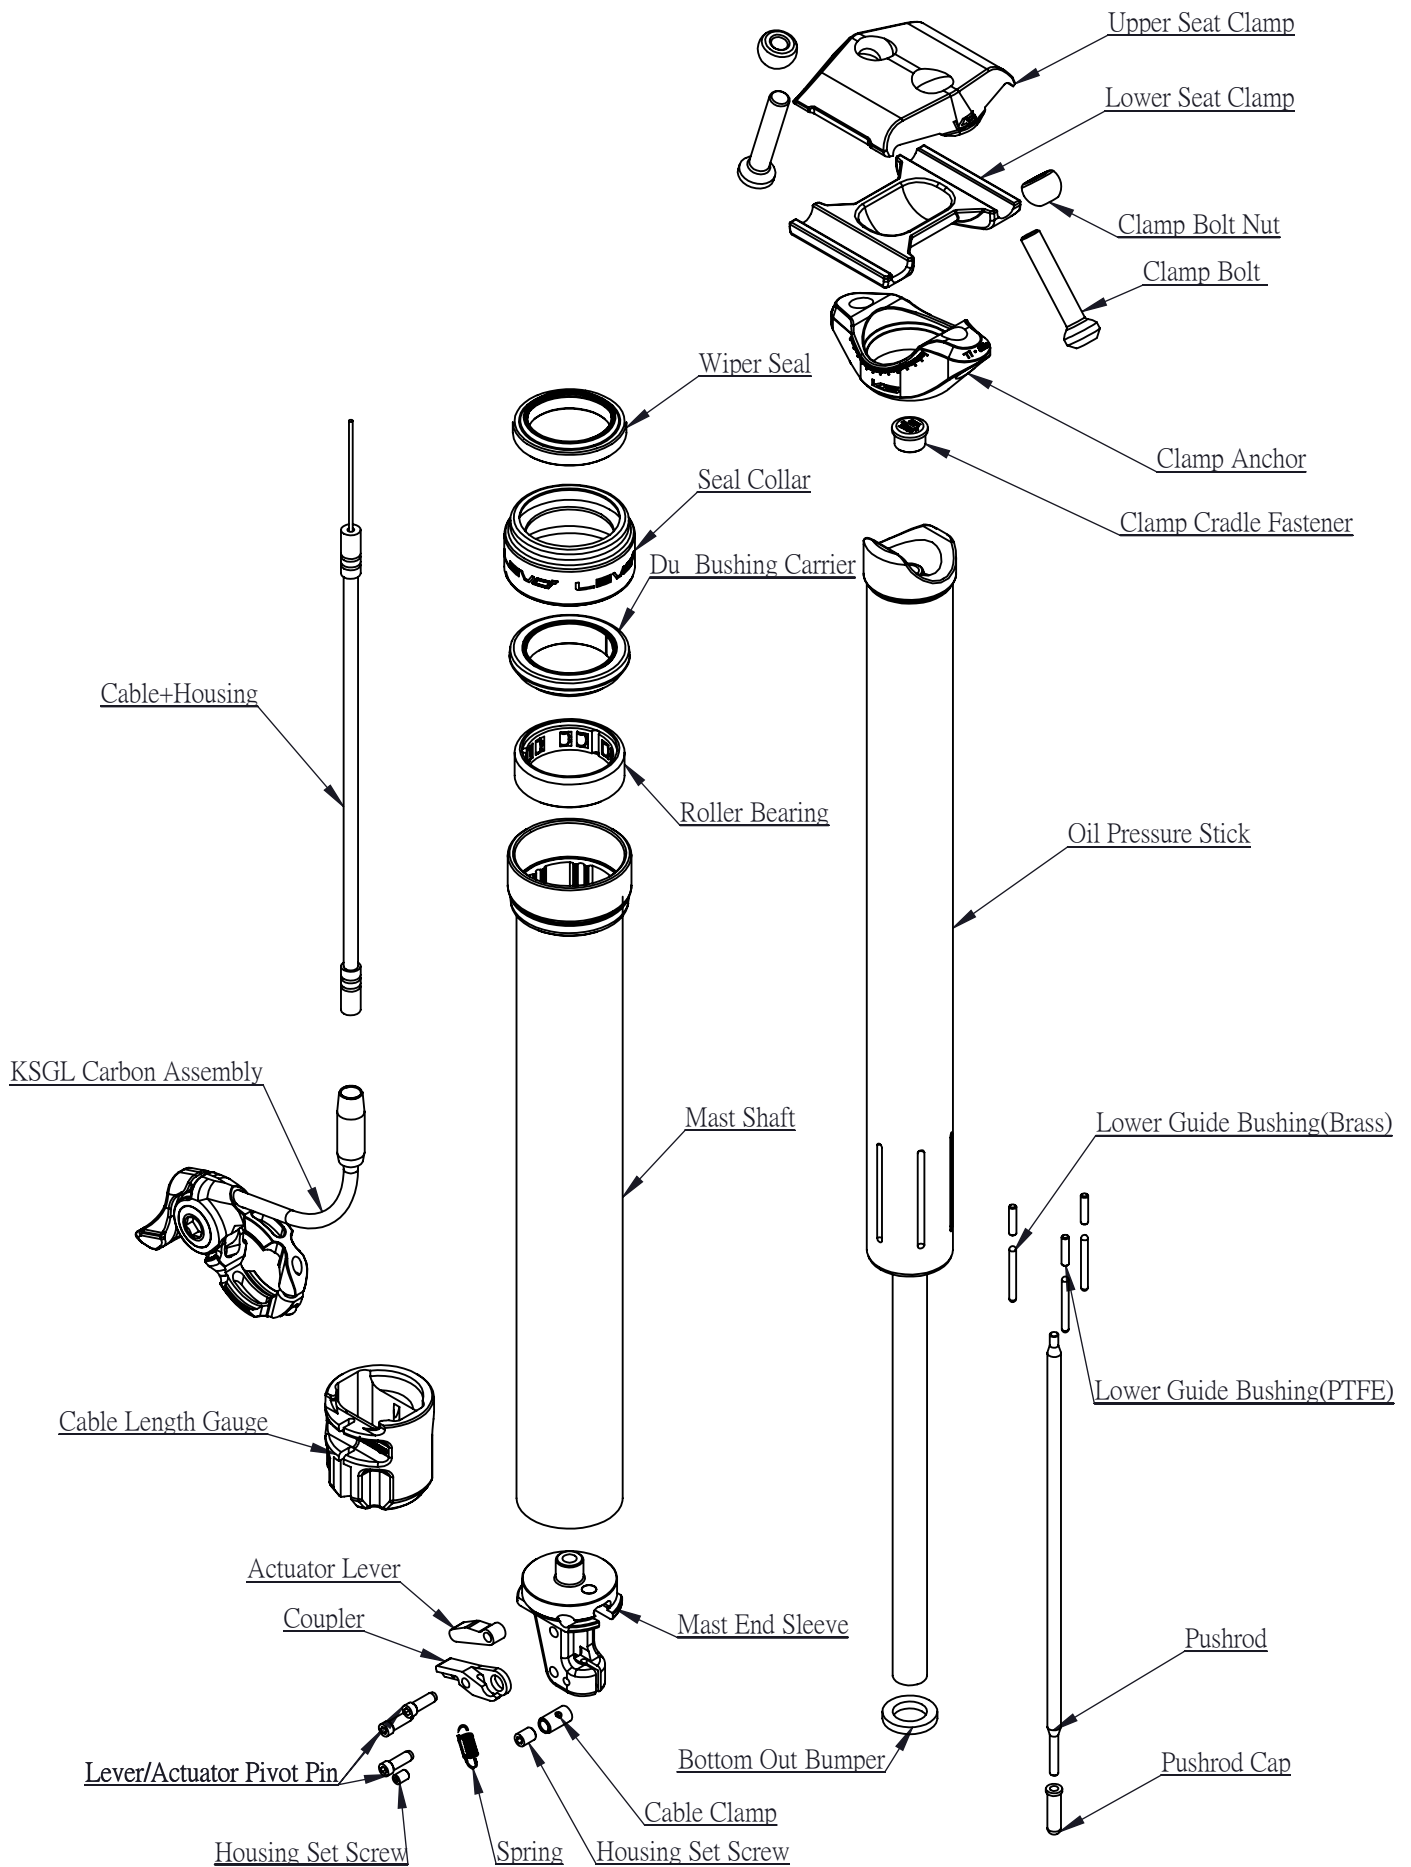

Model : 2018 LEV Ci (125/150/175mm) Date : 2018/06/29

Rev : A3

Model :2018 LEV Ci (125/150/175mm) Date : 2018/06/29

Rev : A3